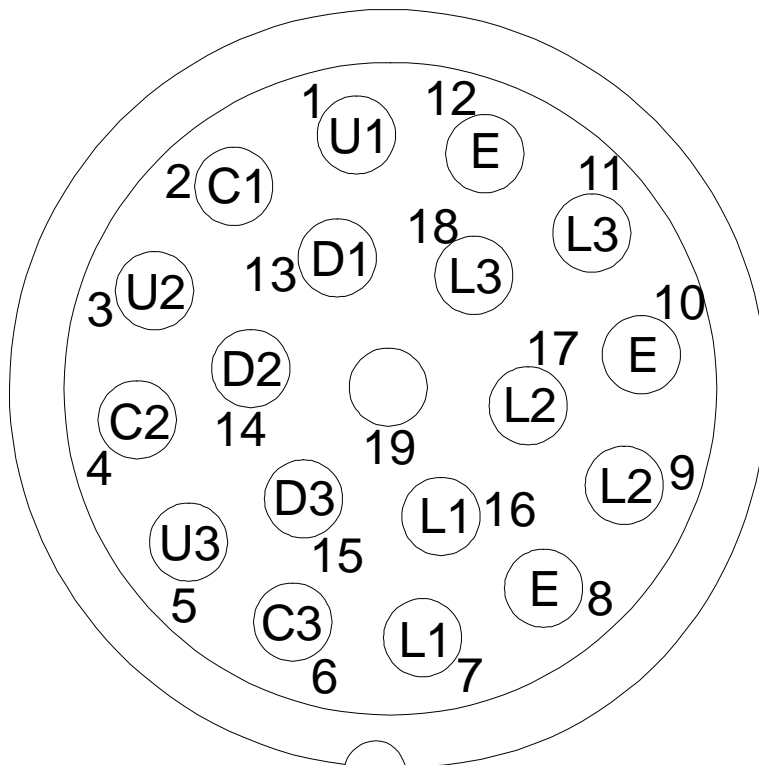

Mills & Douglas Building, Barrington Road
Orwell, Cambs, SG8 5QP, UK
Tel: +44 (0)1223 208183, Fax +44 (0)1223 208190
info@outboard.co.uk, www.outboard.co.uk

CM6 & CM12 CHAIN HOIST CONTROLLER OUTLET TO MOTORS FEMALE 19 WAY SOCAPEX VIEW FROM FRONT

U = UP
D = DOWN
C = COMMON
L1 = RED PHASE
L2 = YELLOW PHASE
L3 = BLUE PHASE
E = EARTH